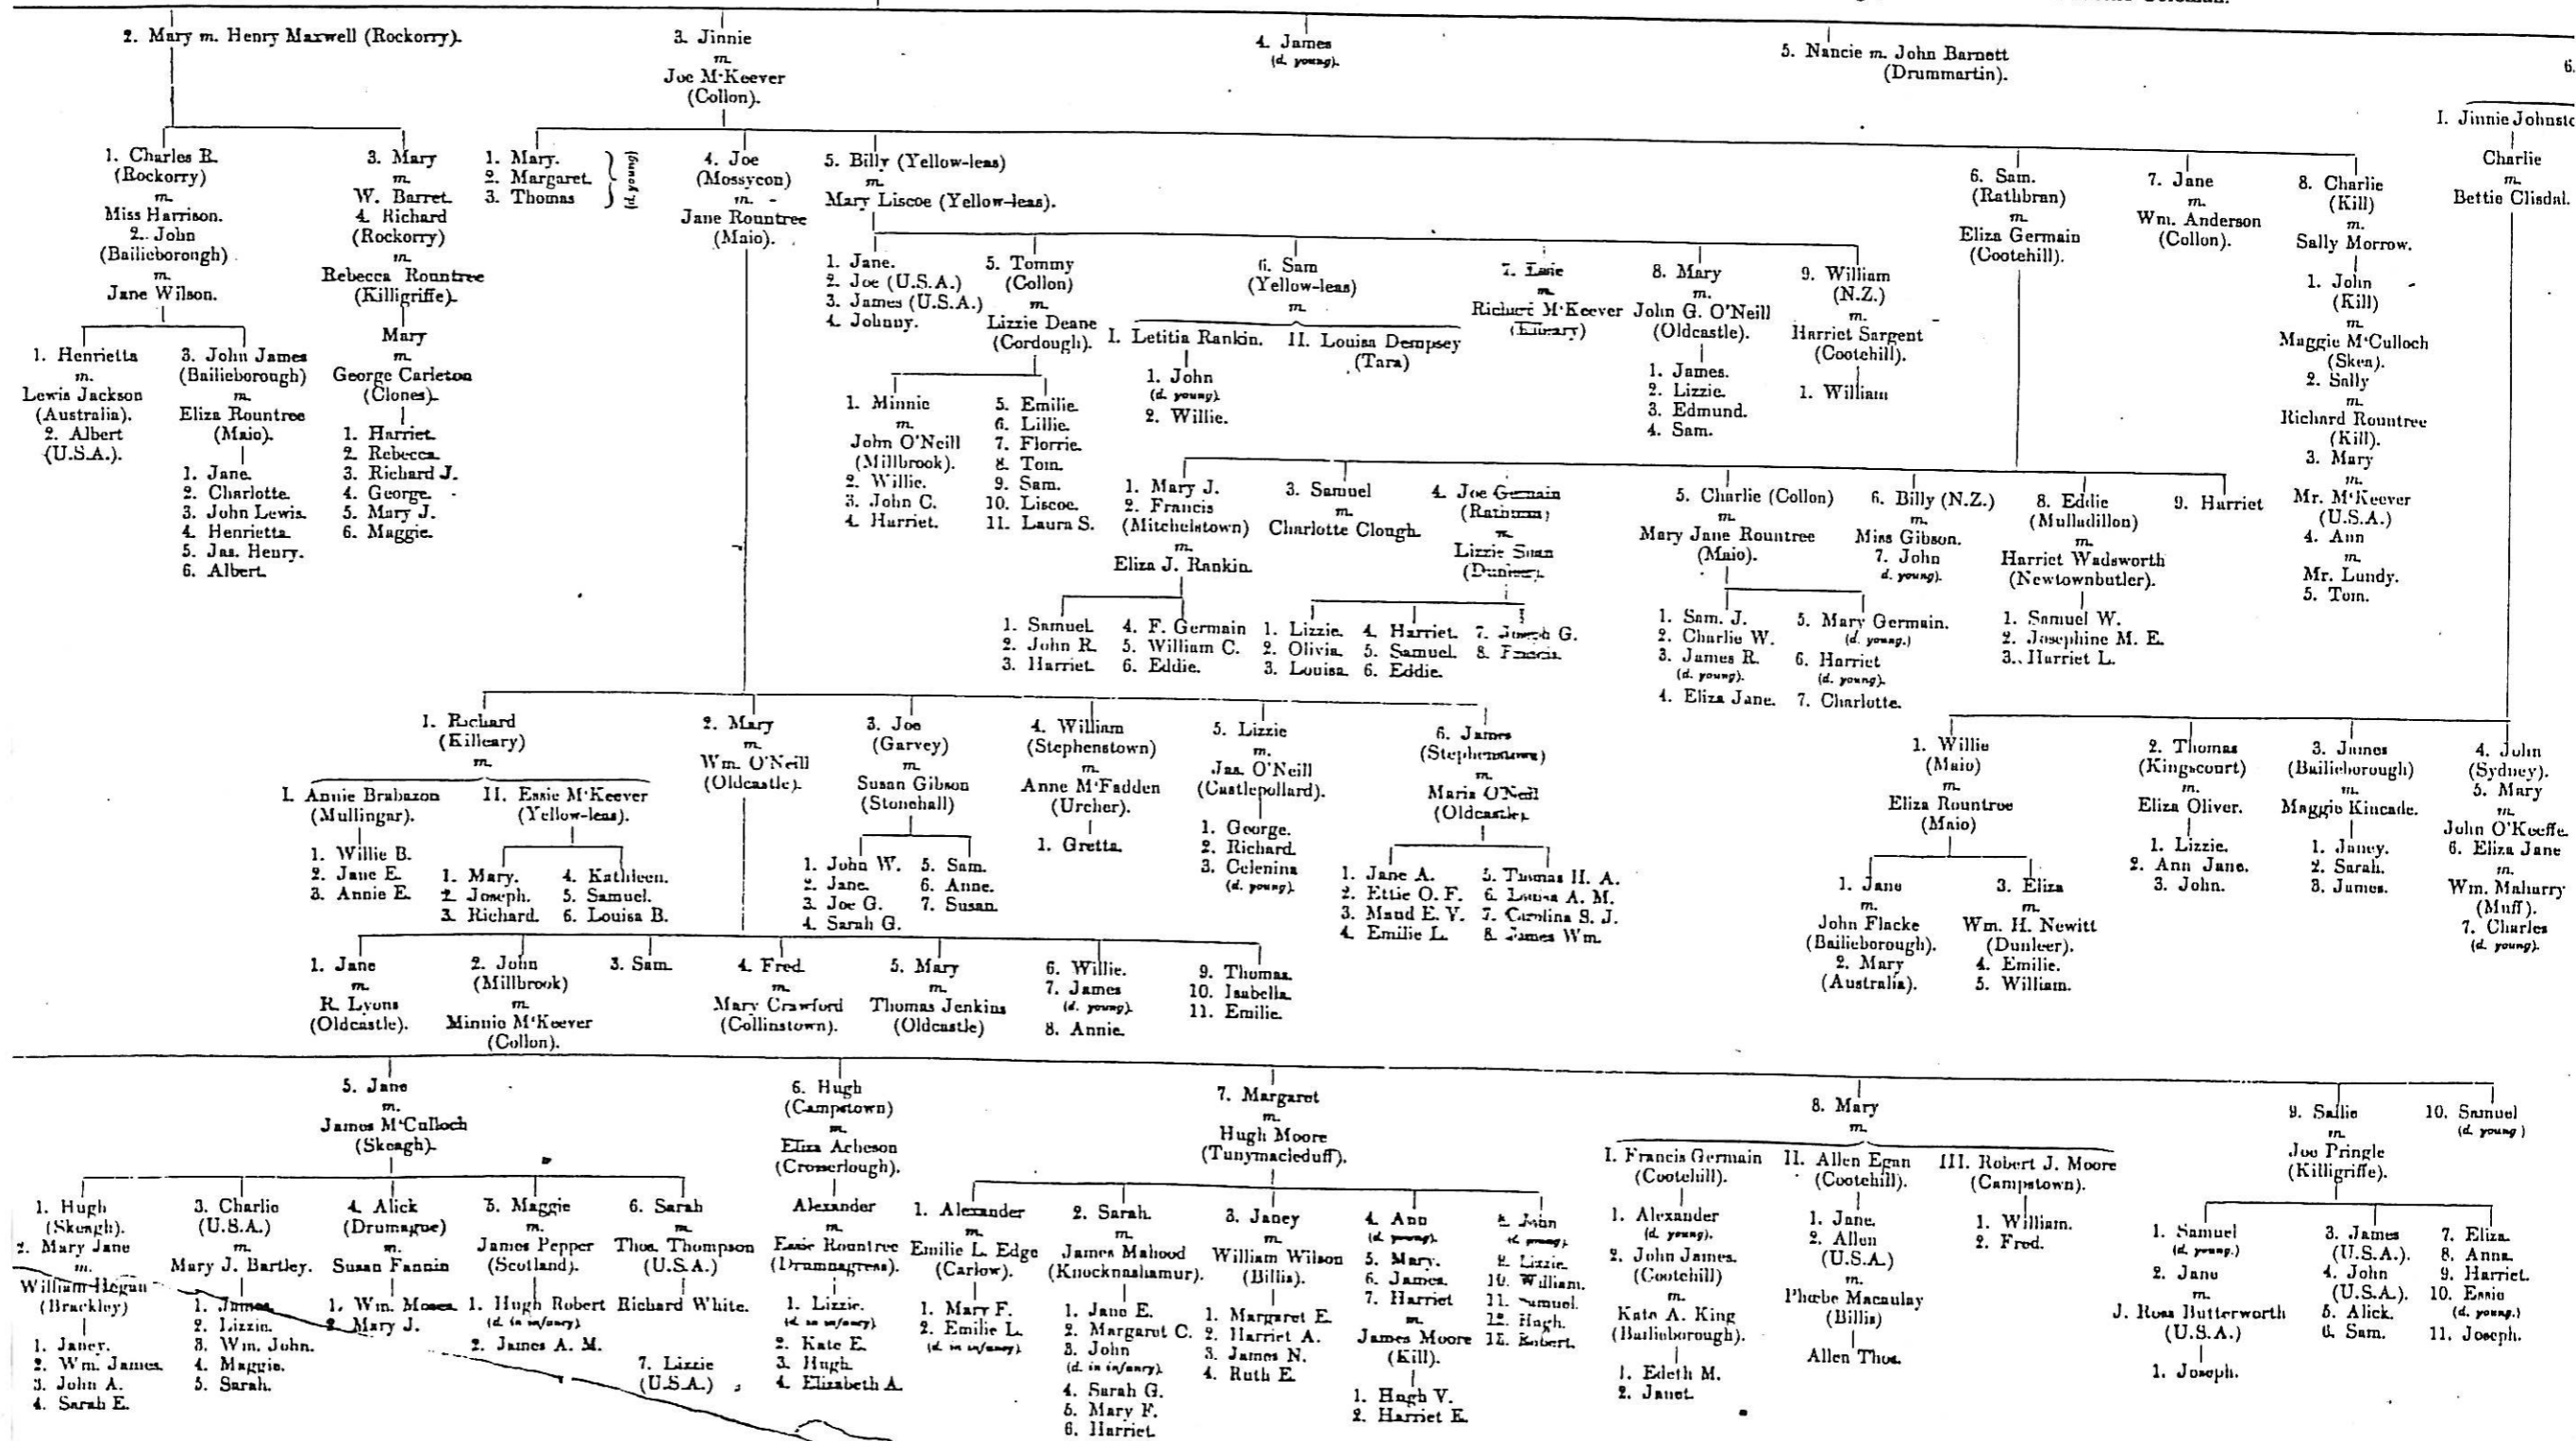

Genealogical Tree.

CHARLES ROUNTREE, born about 1710 A.D. In 1730 A.D. he left Armagh and went to Killigriffe, Bailieborough, where he married Mollie Coleman.

WALTER ROUNTREE, B.A.,
 Campstown, Co. Wick.
 March, 1926.