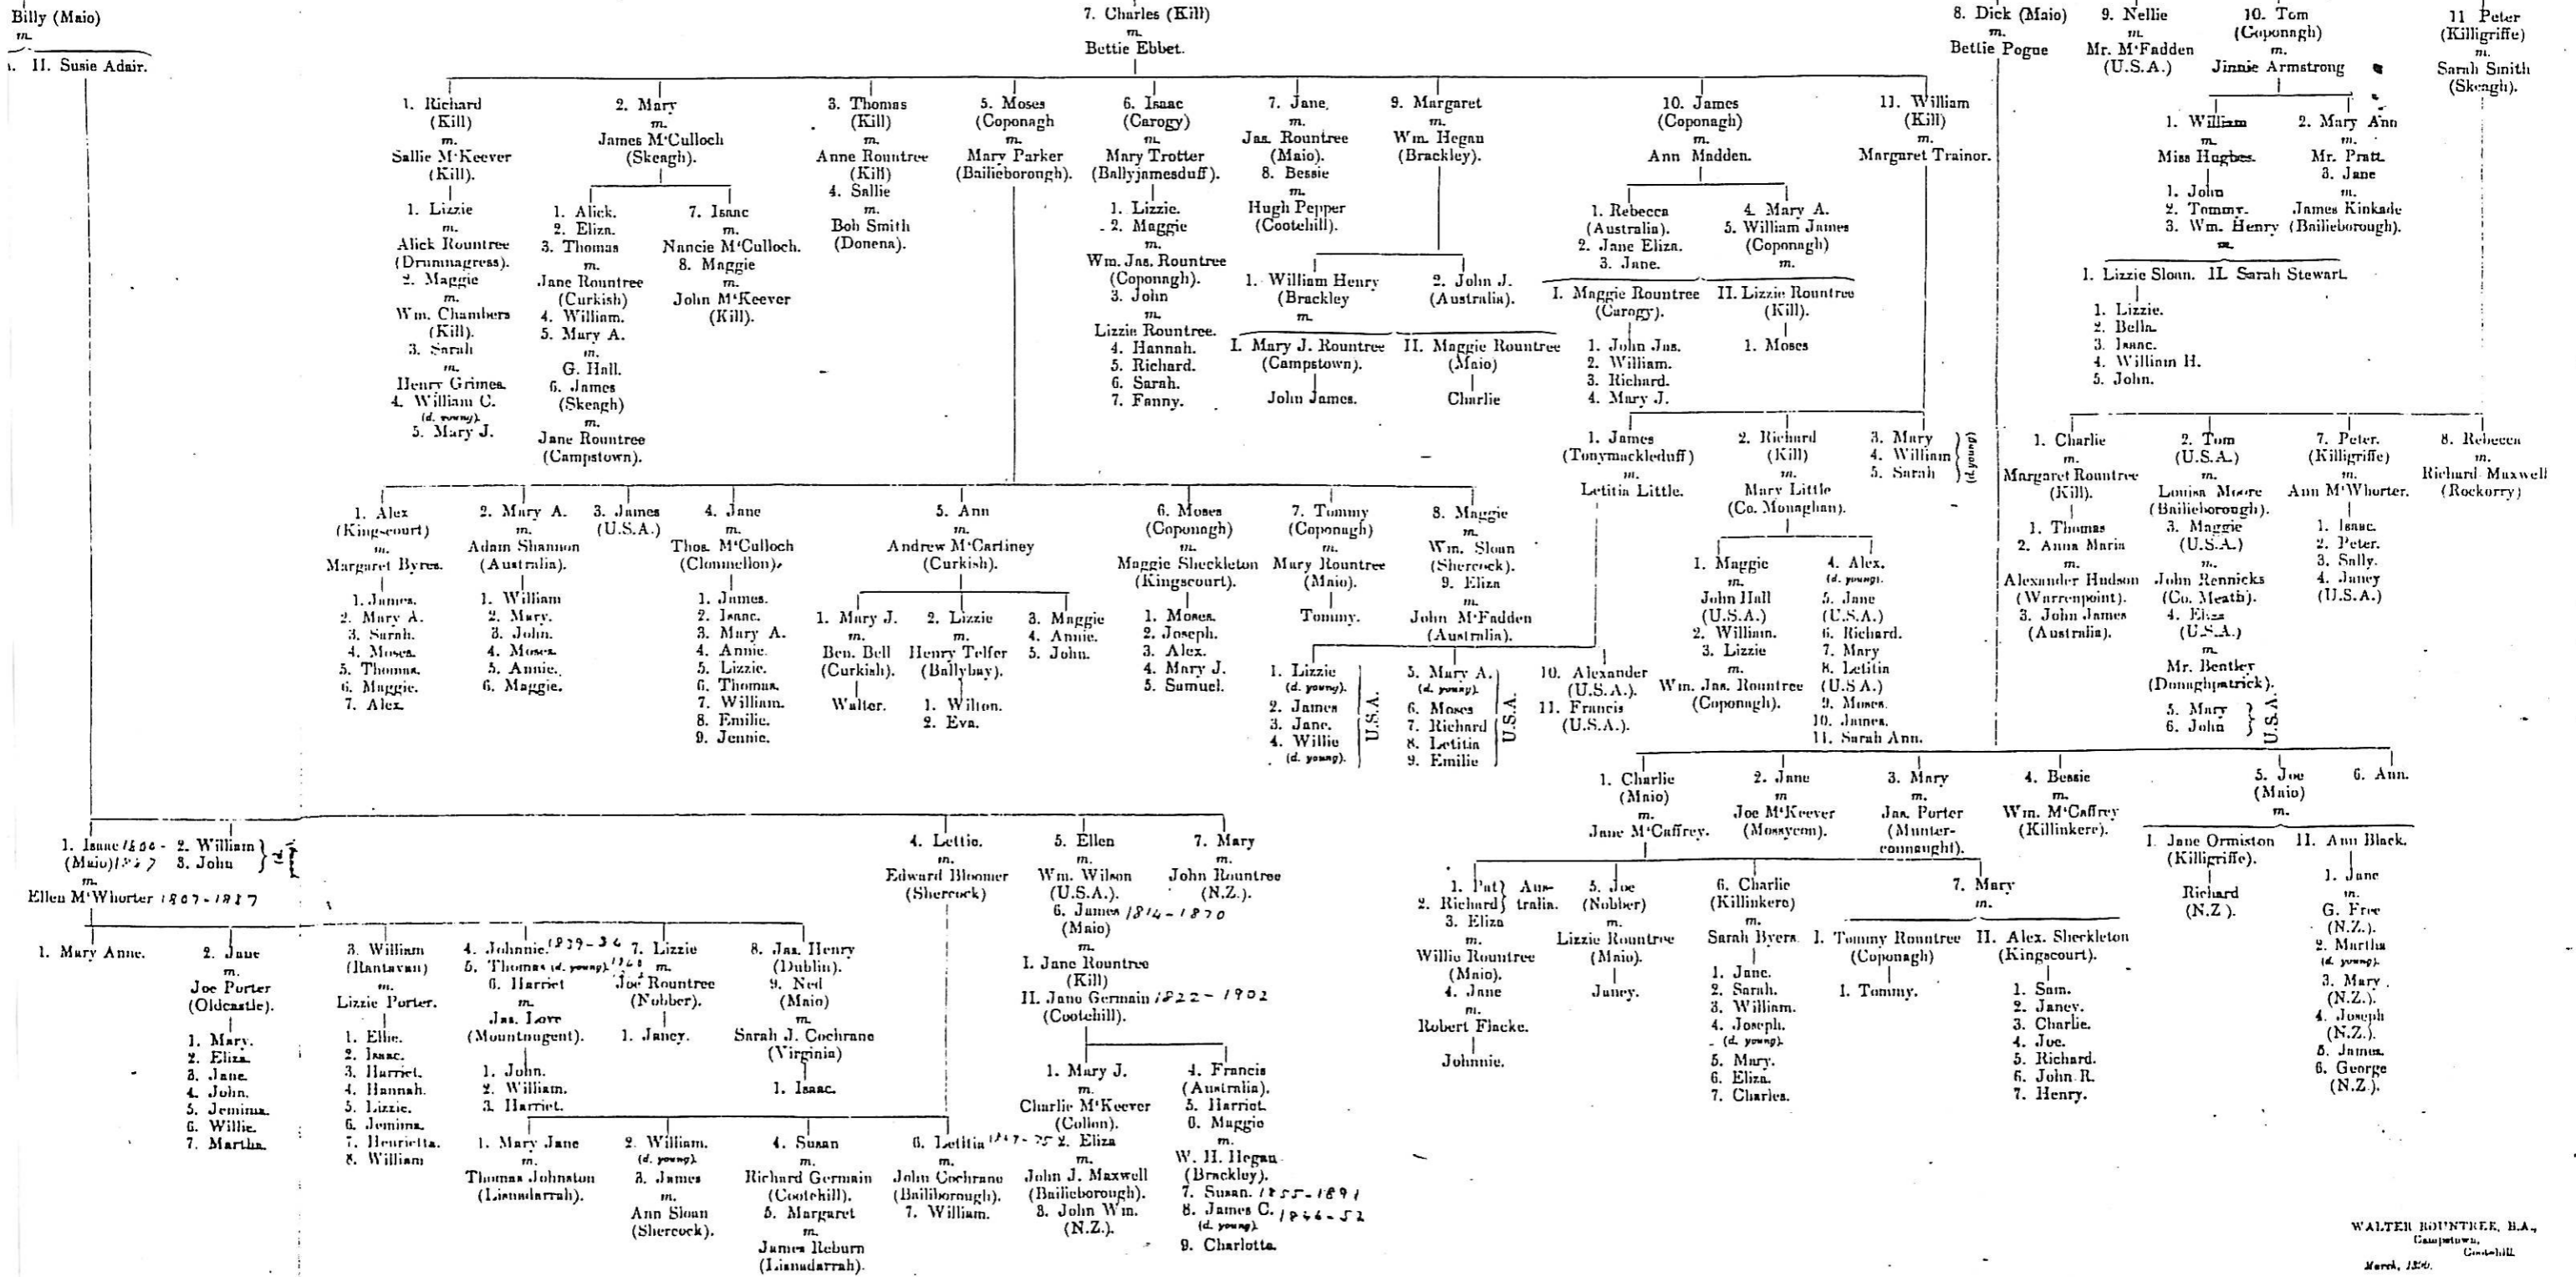

Genealogical Tree.

CHARLES ROUNTREE, born about 1710 A.D. In 1730 A.D. he left Armagh and went to Killigriffe, Bailieborough, where he married Mollie Coleman.

WALTER ROUNTREE, B.A.,
 Campstown, Co. Wick.
 March, 1926.